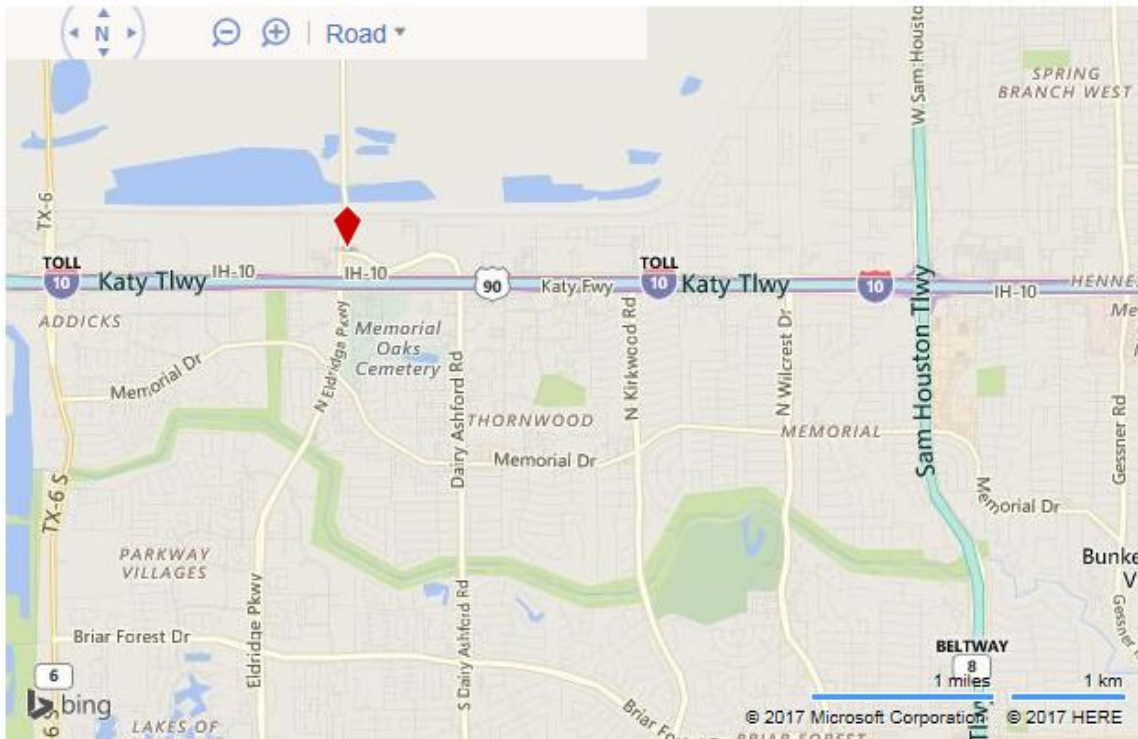

WorleyParsons

resources & energy

575 North Dairy Ashford, Energy Center II
Houston, TX 77079

Directions: From Downtown Houston, take I-10 West and exit Dairy Ashford. Turn right (north) on Dairy Ashford. WorleyParsons office is at the corner of Dairy Ashford and Eldridge Parkway.

Parking: Park in the garage on the east (farthest from Eldridge) on the first level - no need to go past the security gate. There may be additional parking available at higher levels on the day of the event. Take the corridor from the garage to the WorleyParsons lobby. Follow the signs to the room.