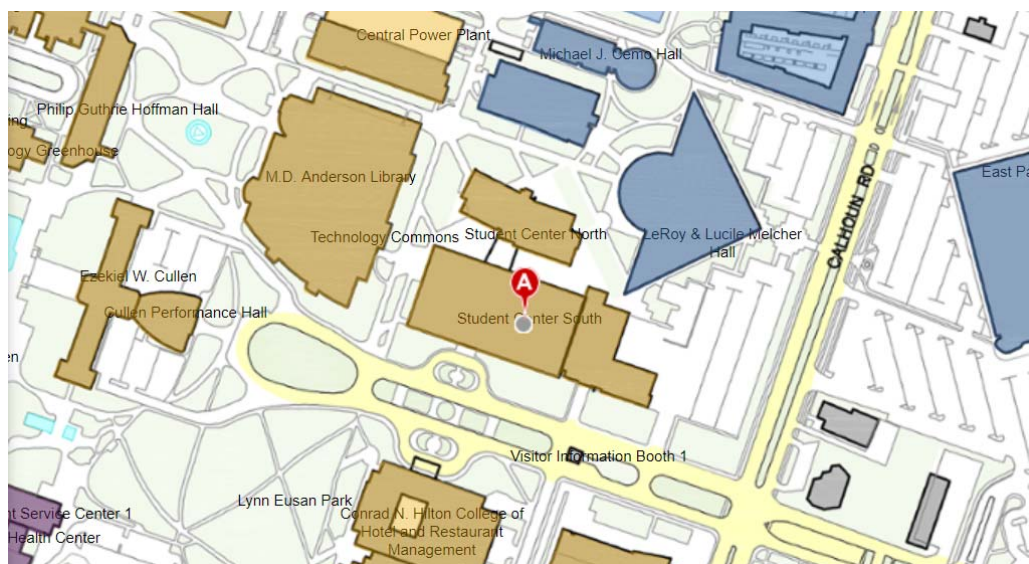

# Houston Geological Society Flooding in Southeast Texas: The Science Behind the Floods

Student Center South, Houston Room #220  
4455 University Drive  
Houston, TX 77204

## UH Campus Map with Student Center South Marked

### Directions From Downtown

- Exit Spur 5 South.
- Turn right on University Drive.
- Continue going straight at the stop light on Calhoun.
- The UH Visitor Information Booth is on the left.
- The Student Center is the first building on the right.

### Directions From Galveston

- Take I-45 North and exit Elgin Blvd.
- At the First Stop Light, Elgin Blvd, take a left Drive under the bridges.
- At the Second Stop Light, TO Alt 90 (Spur 5 feeder road), take a left.
- At the next stop light, UH University Drive, take a right.
- At the next stop light, Calhoun, continue going straight.
- The Student Center is the first building on the right.
- Parking is available in the parking garage across the street next to the Hilton Hotel.