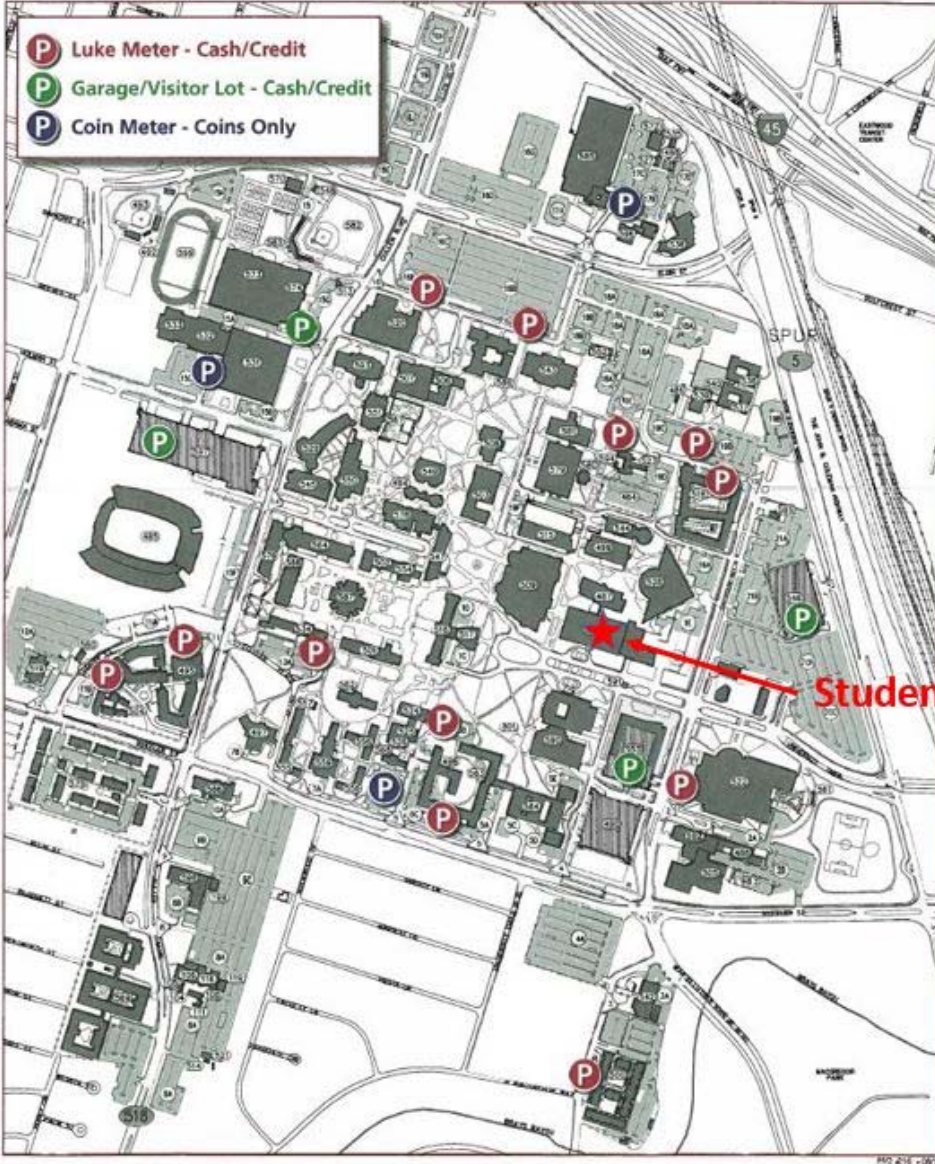

PARKING

UNIVERSITY of HOUSTON
Parking and Transportation

Visitors Parking on Campus
★ Student Center South

Student Center South

HO 214 - 09/11