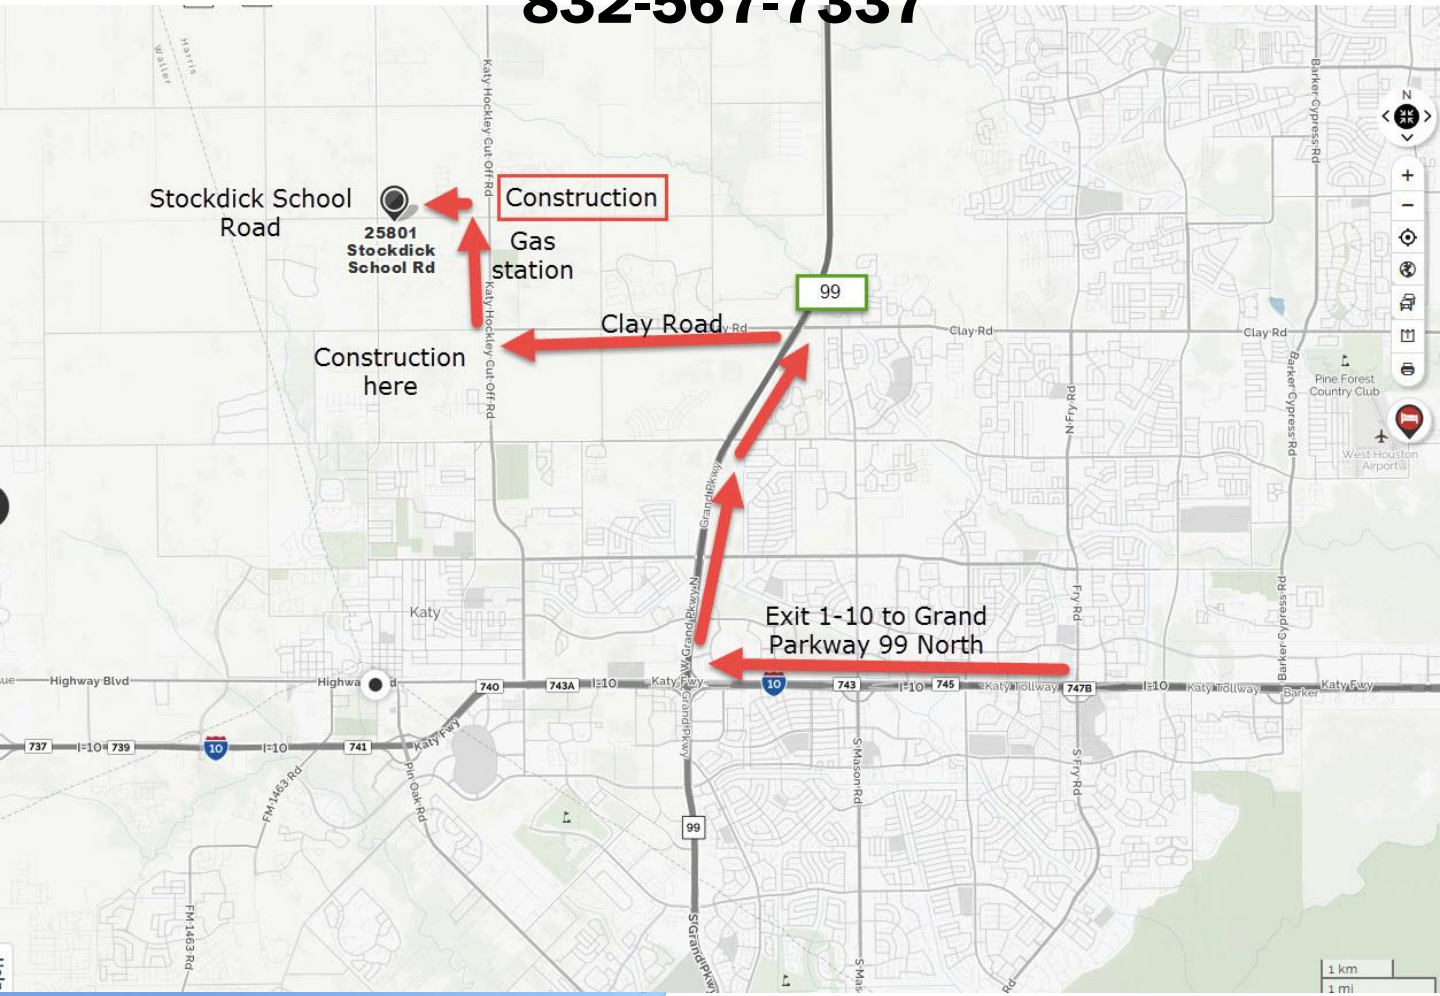

Map to Star Creek Ranch

25801 Stockdick School Road

Katy, Texas 77493

832-567-7337

**Please park on the left and right sides of the driveway.
Its OK to park on the grass.**